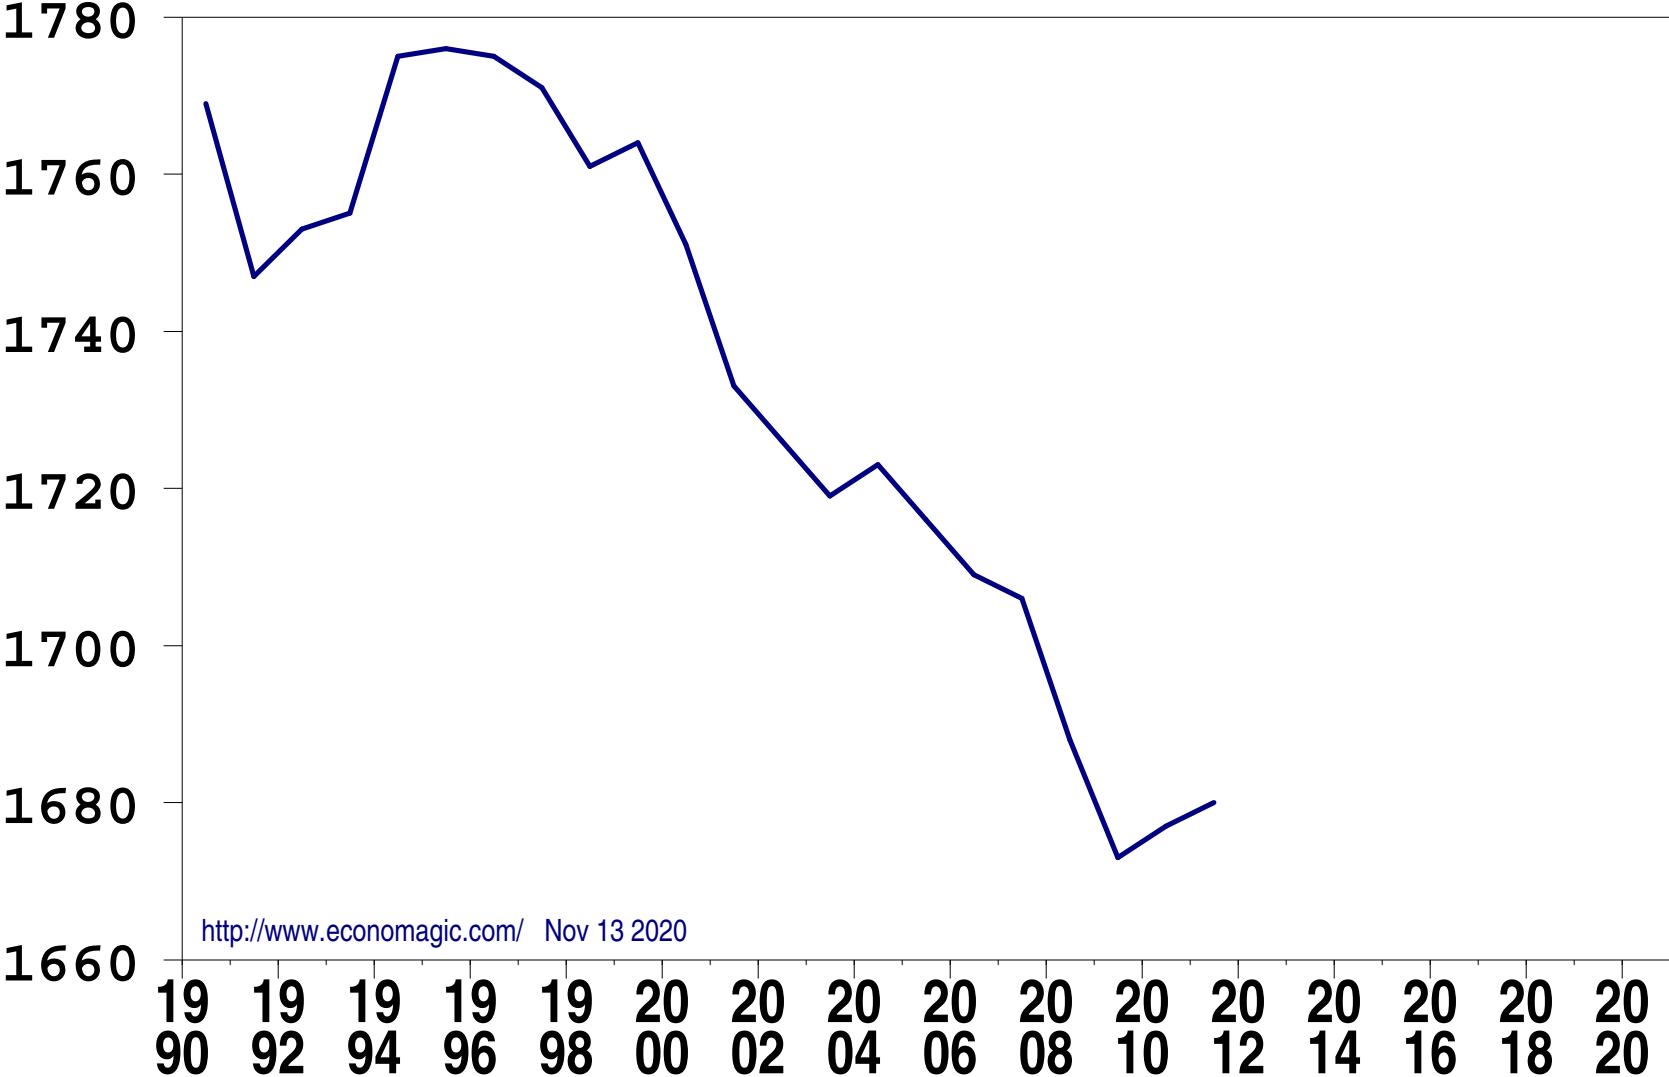

# Finland: Average Annual Hours Worked Per Employed Person: Whole

<http://www.economagic.com/> Nov 13 2020