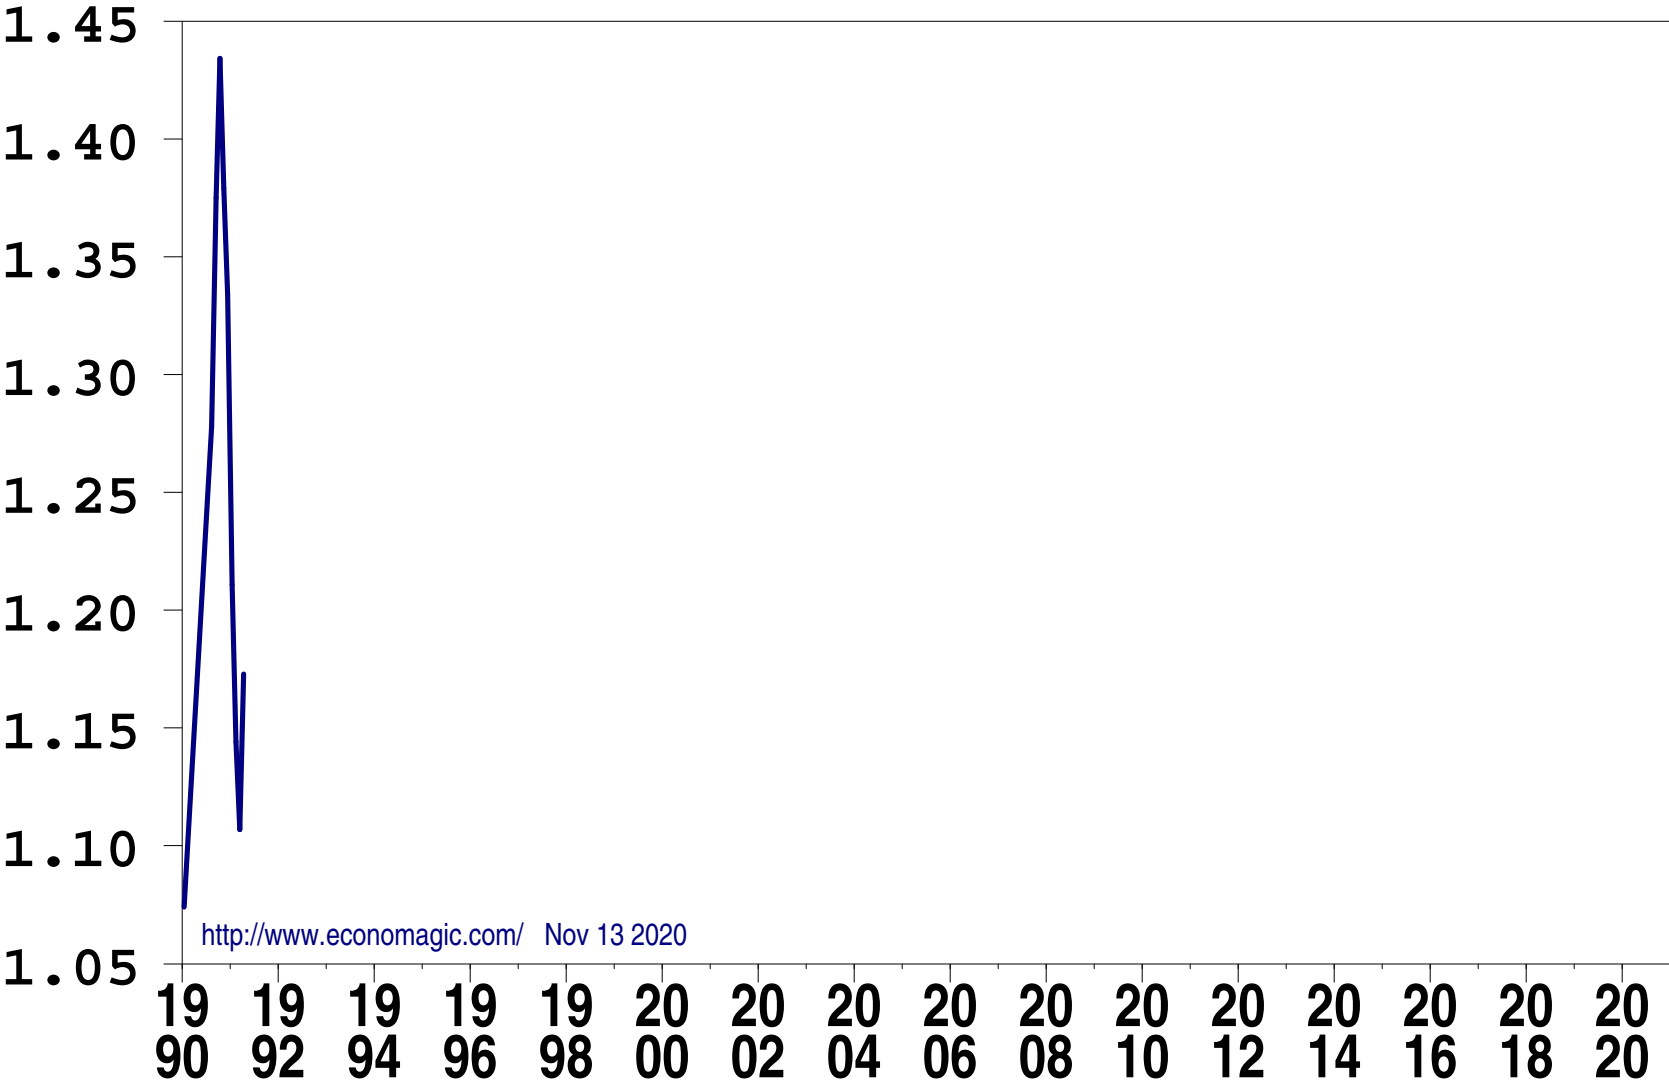

# Average Price: North Central size C; Gasoline, leaded regular (cost pe

<http://www.economagic.com/> Nov 13 2020