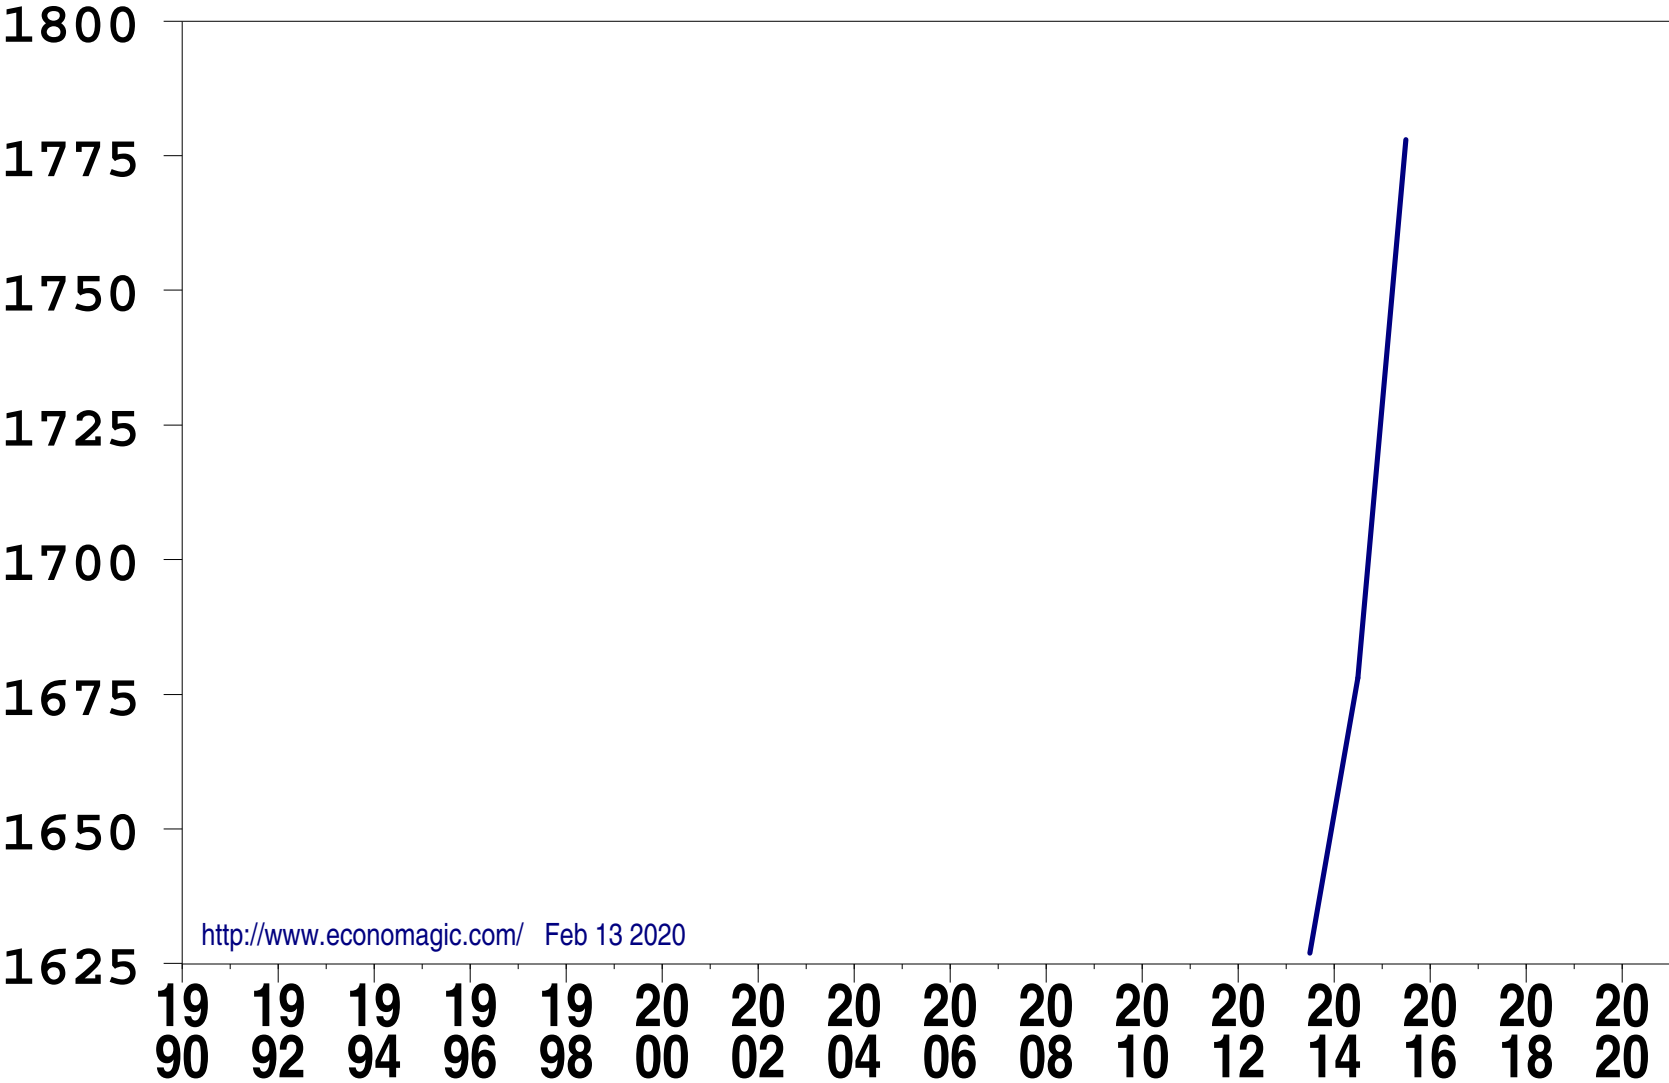

Augusta-Richmond County, GA-SC, MSA: Gross Metropolitan Product

<http://www.economagic.com/> Feb 13 2020